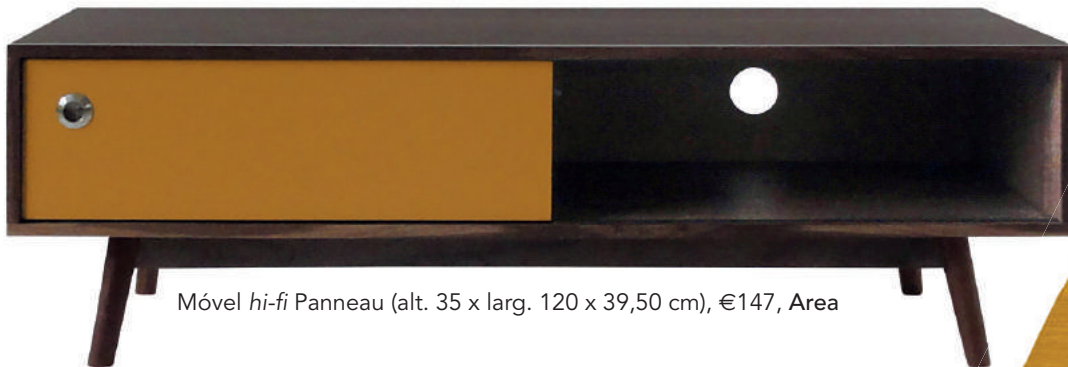

Manta, €49,99, Zara Home

Banco Webby, *design* de C. Ballabio para a Porada, a partir de €1437, QuartoSala

Móvel *hi-fi* Panneau (alt. 35 x larg. 120 x 39,50 cm), €147, Area

Tapete Another Rug (90x140 cm), *design* de All the Way to Paris para a AndTradition, €203, QuartoSala