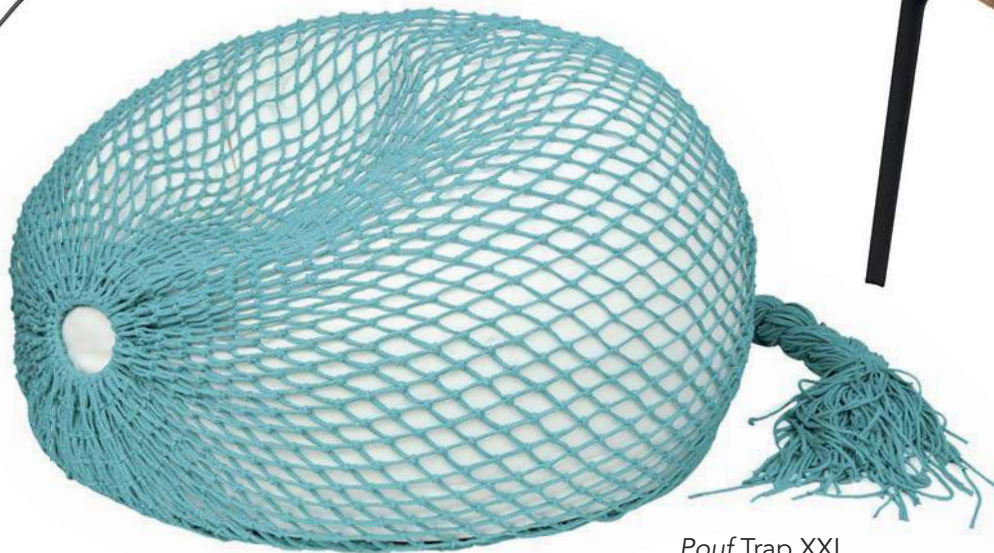

Candeeiro de chão Crane (alt. 230 cm), €639, BoConcept

Pouf Trap XXL, €2253,73, Darono